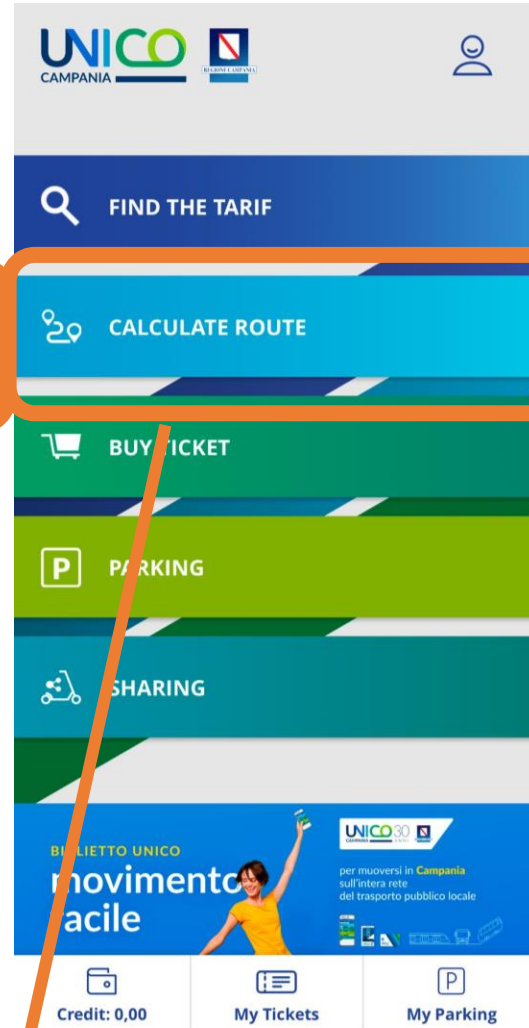

QUICK GUIDE ON HOW TO PURCHASE BUS TICKETS ON UNICO CAMPANIA APP

3. Click on "Orari/Timetables"

4. Click on the map symbol next to "Stops near you" and a map with all the bus stops location will pop up

QUICK GUIDE ON HOW TO PURCHASE BUS TICKETS ON UNICO CAMPANIA APP

IT

EN

5. Click on "Calcola il percorso/Calculate Route"

IT

EN

5. Click on "Dove vuoi andare/Where do you want to go"

QUICK GUIDE ON HOW TO PURCHASE BUS TICKETS ON UNICO CAMPANIA APP

7. Type in “Aversa Stazione/ Aversa Train station”
In the Italian version, you will get multiple solutions for Aversa train station
Click on one of the results