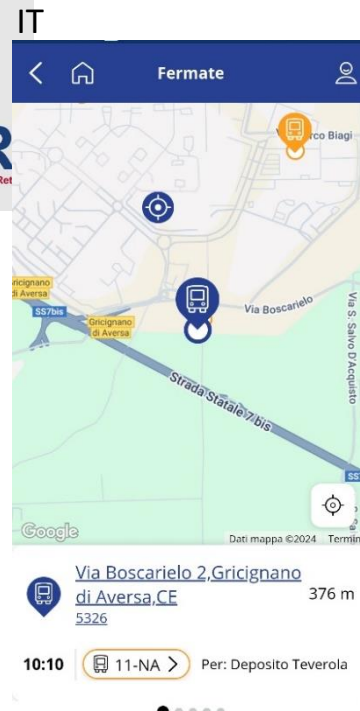

The Bus Stop across the Base Main Gate is called Via "Boscariello" (Details in the app map)

QUICK GUIDE ON HOW TO PURCHASE BUS TICKETS ON UNICO CAMPANIA APP

TIMETABLES

11-NA Teverola-Gricignano-Aversa

Orario in vigore dal 01.09.2024

QUICK GUIDE ON HOW TO PURCHASE BUS TICKETS ON UNICO CAMPANIA APP

3. Click on "Orari/Timetables"

4. Click on the map symbol next to "Stops near you" and a map with all the bus stops location will pop up

QUICK GUIDE ON HOW TO PURCHASE BUS TICKETS ON UNICO CAMPANIA APP

IT

EN

5. Click on "Calcola il percorso/Calculate Route"

IT

EN

5. Click on "Dove vuoi andare/Where do you want to go"

QUICK GUIDE ON HOW TO PURCHASE BUS TICKETS ON UNICO CAMPANIA APP

7. Type in “Aversa Stazione/ Aversa Train station”
In the Italian version, you will get multiple solutions for Aversa train station
Click on one of the results