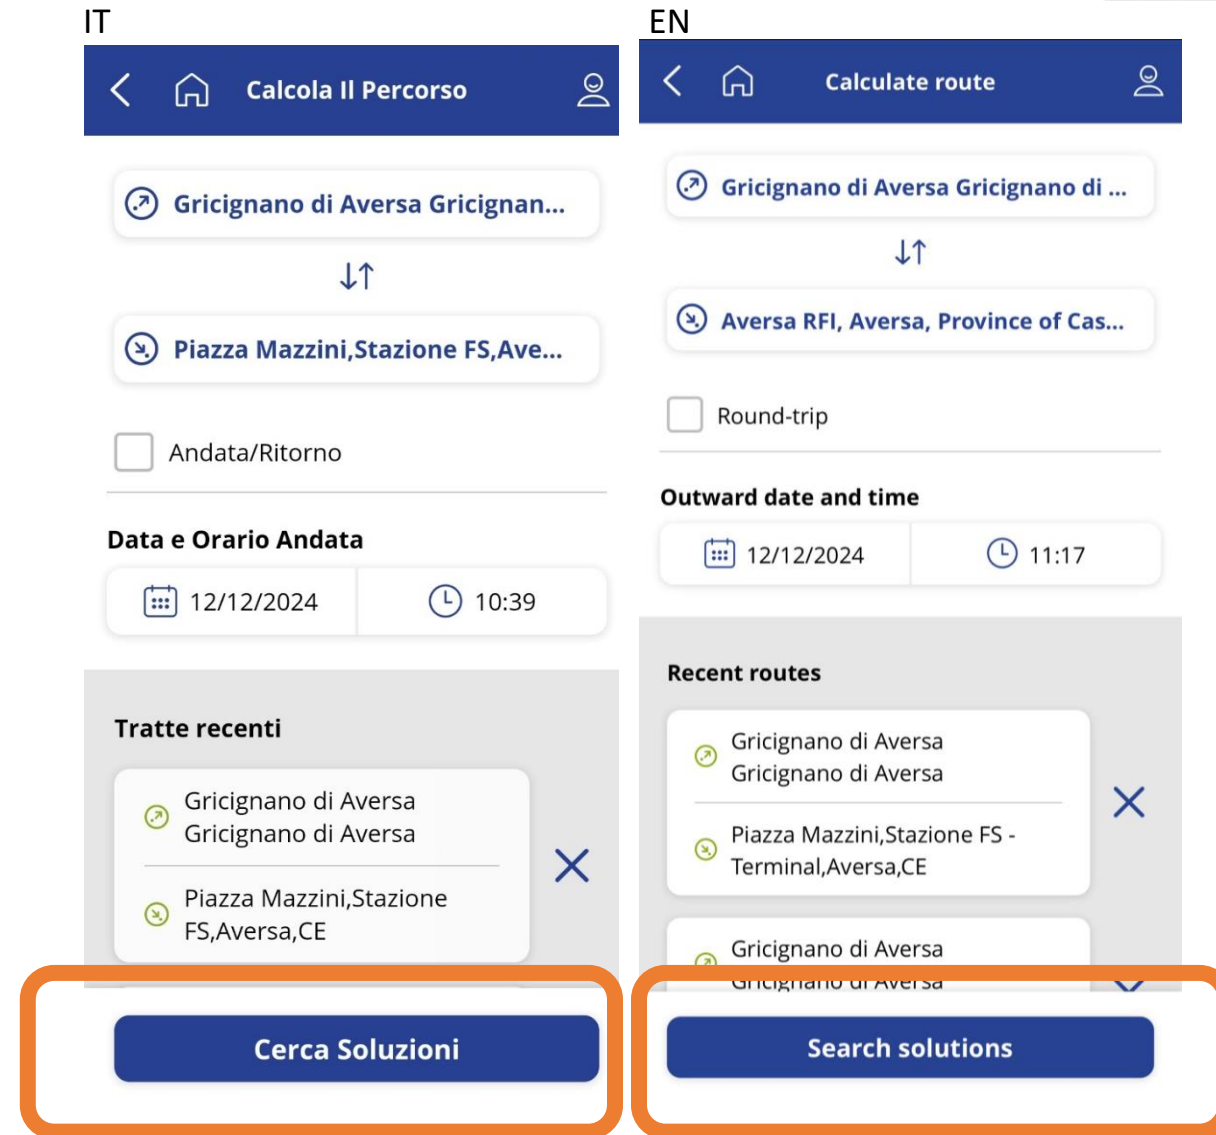

QUICK GUIDE ON HOW TO PURCHASE BUS TICKETS ON UNICO CAMPANIA APP

3. Click on "Orari/Timetables"

4. Click on the map symbol next to "Stops near you" and a map with all the bus stops location will pop up

QUICK GUIDE ON HOW TO PURCHASE BUS TICKETS ON UNICO CAMPANIA APP

IT

EN

5. Click on "Calcola il percorso/Calculate Route"

IT

EN

5. Click on "Dove vuoi andare/Where do you want to go"

QUICK GUIDE ON HOW TO PURCHASE BUS TICKETS ON UNICO CAMPANIA APP

7. Type in “Aversa Stazione/ Aversa Train station”
In the Italian version, you will get multiple solutions for Aversa train station
Click on one of the results

8. Click on “Cerca Soluzioni/Search Solutions”

QUICK GUIDE ON HOW TO PURCHASE BUS TICKETS ON UNICO CAMPANIA APP

IT

Calcola Il Percorso

Treno Bus Metro

Per ora di arrivo

By arrival time

8 soluzioni trovate per l'andata