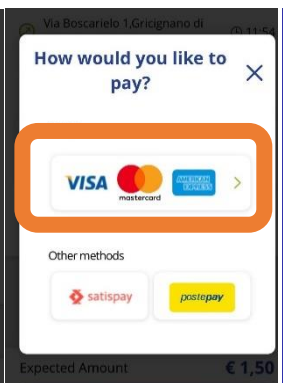

IT

Credito residuo € 0,00

EN

Remaining credit € 0,00

13a. Select how much you would like to recharge and choose the payment method, then fill out with Credit Card info

EDITED BY FFSC INTERCULTURAL RELATIONS TEAM
December 2024