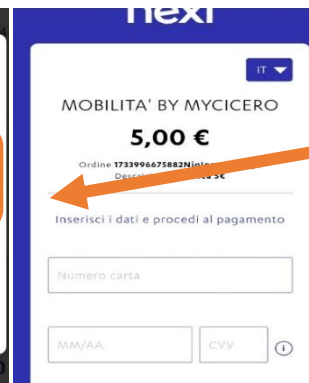

IT

Credito residuo € 0,00

EN

Remaining credit € 0,00

13a. Select how much you would like to recharge and choose the payment method, then fill out with Credit Card info

EDITED BY FFSC INTERCULTURAL RELATIONS TEAM
December 2024