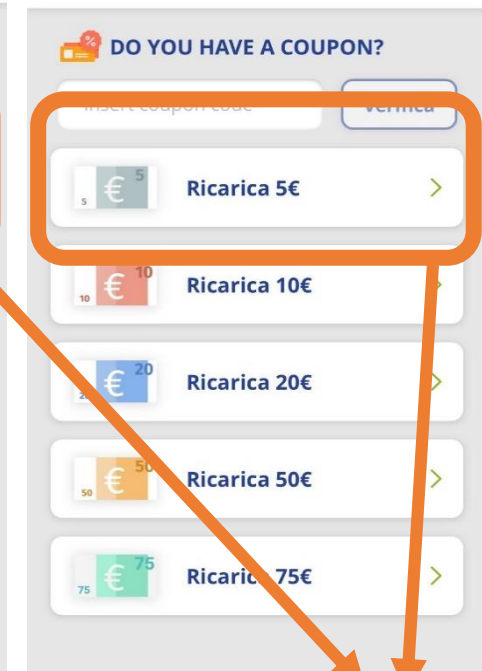

IT

Credito residuo € 0,00

EN

Remaining credit € 0,00

13a. Select how much you would like to recharge and choose the payment method, then fill out with Credit Card info

EDITED BY FFSC INTERCULTURAL RELATIONS TEAM
December 2024