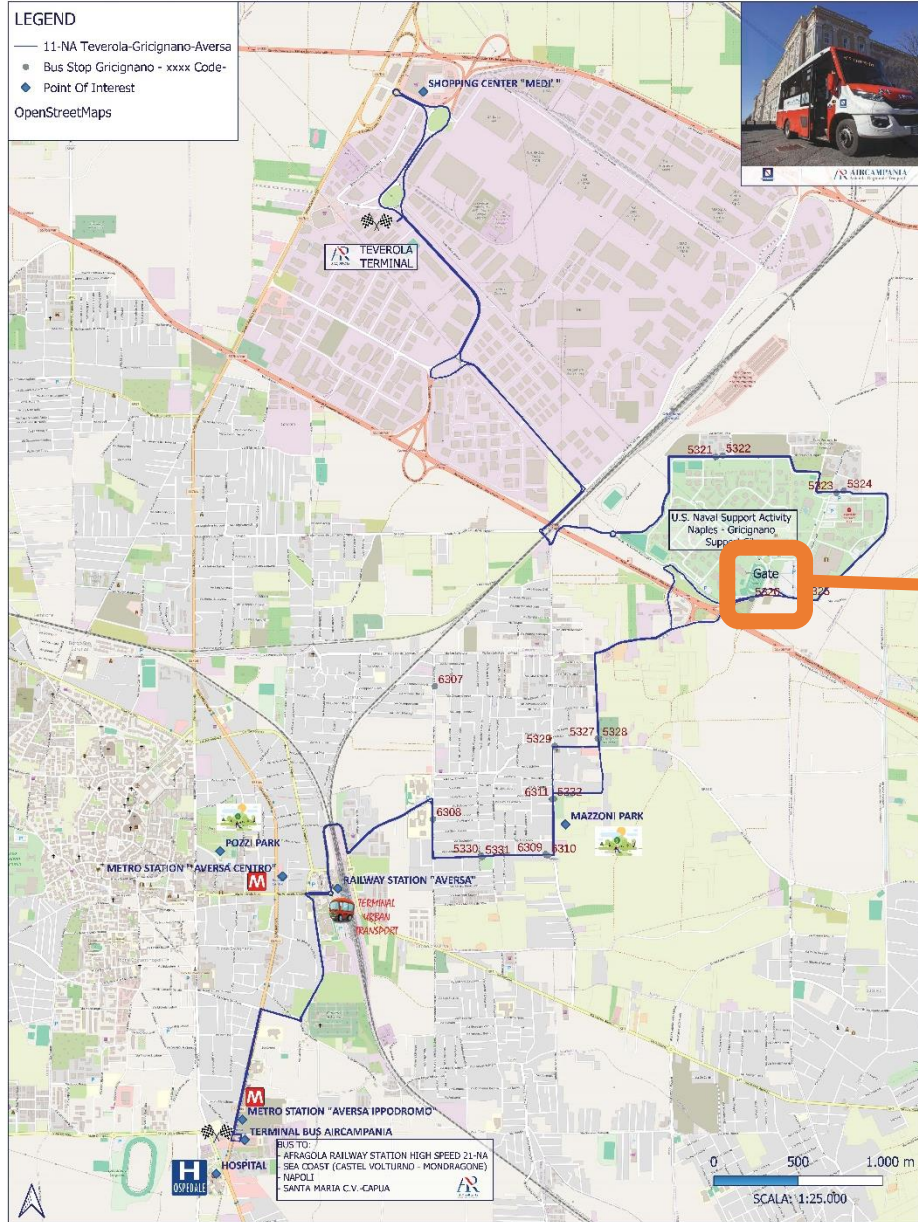

2. Click on "Profilo/Profile" to select the language

QUICK GUIDE ON HOW TO PURCHASE BUS TICKETS ON UNICO CAMPANIA APP

AUTOLINEA 11-NA TEVEROLA - GRICIGNANO - AVERSA

- LEGEND
- 11-NA Teverola-Gricignano-Aversa
 - Bus Stop Gricignano - xxxx Code-
 - ◆ Point Of Interest
- OpenStreetMaps

The Bus Stop across the Base Main Gate is called Via "Boscariello" (Details in the app map)

QUICK GUIDE ON HOW TO PURCHASE BUS TICKETS ON UNICO CAMPANIA APP

TIMETABLES

11-NA Teverola-Gricignano-Aversa

Orario in vigore dal 01.09.2024